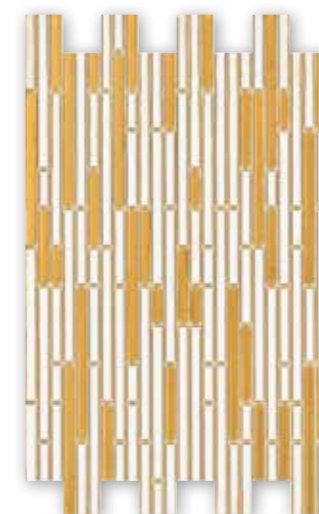

MANHATTAN MIX GOLD
V1239863 - 100121465
20x33.3 cm (x9.5 mm) 8"x13"
Monoporosa Wall tile
V1 - G200
Butech: Junta Epotech Aqua Blanco ✓

EMBALAJE PACKAGING				COLOCACIÓN FIXING			IMPORTANTE IMPORTANT	
Descripción Description	x Caja Box			x Palet			Recomendamos We recommend: Butech	✓ color de junta recomendado recommended grout colour
Manhattan 20x33.3 cm	Piezas M²* 18 1.11	Kg* 17.82		Box 48	M²* 53.39	Kg* 855.36	Adhesivo Adhesive Fr-One	Junta Grout Colorstuk
							recomendamos la colocación en vertical vertical fixing recommended	
							No limpiar con productos que contengan ácidos o álcalis. Consultar las instrucciones de colocación y mantenimiento en la Guía Técnica Don't clean with products which contain acids or alkalis. See Technical Guide for tile laying and maintenance instructions	

*Valores aproximados Approximated values